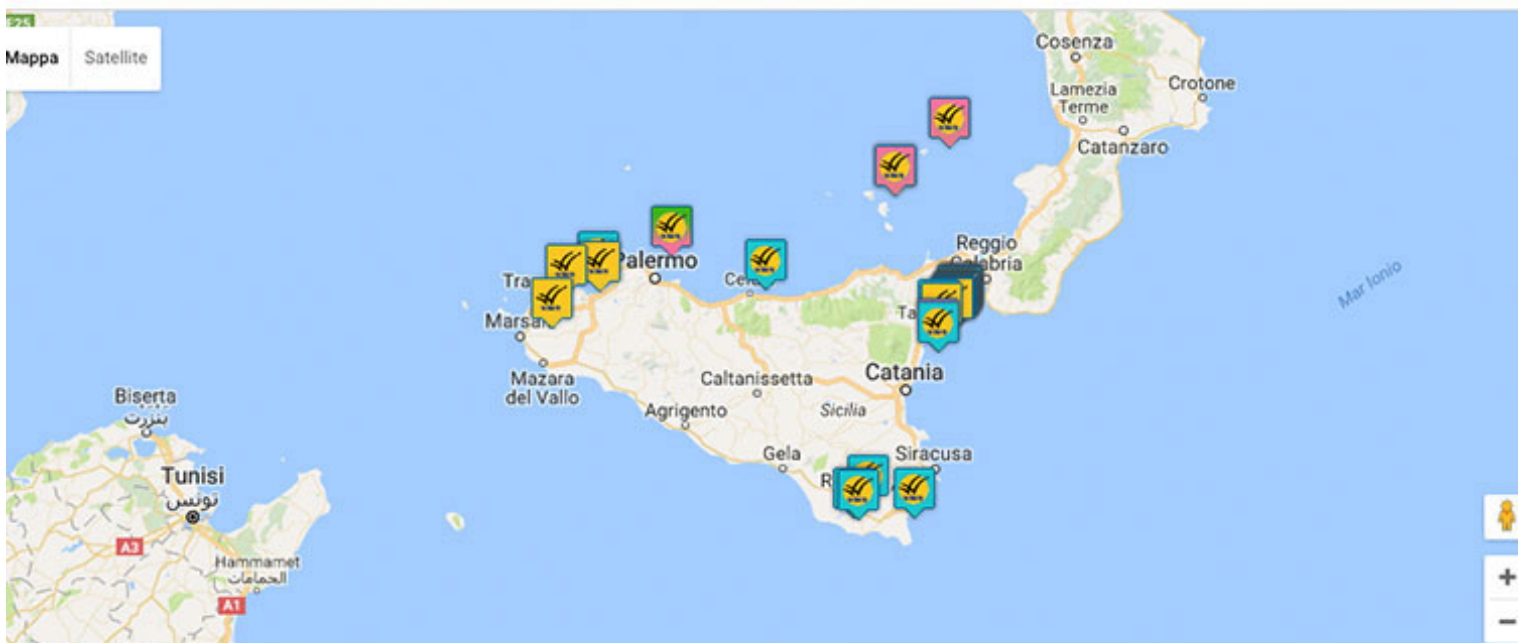

- Italiano
- English

Esplora le Strutture con "Home Variant"

Contatta Agente per Pubblicare Vs. Strutture

Per una Vacanza Esclusiva in Sicilia

Villa al Mare Plemmirio SR

Siracusa, Seaside Villa del "Plemmirio" 10 Guests 5 Bedrooms 4 Bathrooms ● from €

AVAILABILITY

[AMENITIES](#) [GALLERY](#) [PRICES](#) [AREA](#) [MAP](#) [REQUEST AVAILABILITY](#)

Villa al Mare del Plemmirio SR

An extraordinary accommodation for a holiday in South-Eastern Sicily, this villa offers an astonishing view over the sea, wide and finely-furnished rooms and direct access to a rocky bay and the deep blue sea. The villa is surrounded by a large and lush garden rich in beautiful palm and palm trees and flowers, and can accommodate up to 10 guests. The main floor in this three-storey house is the first floor: a luminous and finely furnished hallway leads you to all the rooms: a pretty large and fully-equipped kitchen with access both on the back garden and on a lovely terrace surrounded by trees, a service bathroom with washing machine and a very large living room. The living area is tastefully organized and includes beautiful antique furniture, rustic wooden fixtures and comfortable armchairs, as well as a pretty fireplace; a French door connects the living room with a marvelous arched porch. Large, bright and equipped with refined outdoor furniture, the porch offers an absolutely breath-taking view over the sea. Just imagine how wonderful sunsets will be as you enjoy a glass of wine or a dinner from here!

Nearby

- Siracusa Ortigia 12km-7miles
- Aci Castello/Acireale 90km-55miles
- Taormina 127km-78miles
- Modica 69km-42miles
- Ragusa 99km-61miles
- Agrigento 229Km-142miles
- Catania 74km-45miles
- Enta volcano 100km-62miles
- Noto 32km-19miles
- Scicli 77km-47miles
- Messina 170km-105miles
- Palermo 267Km-165miles